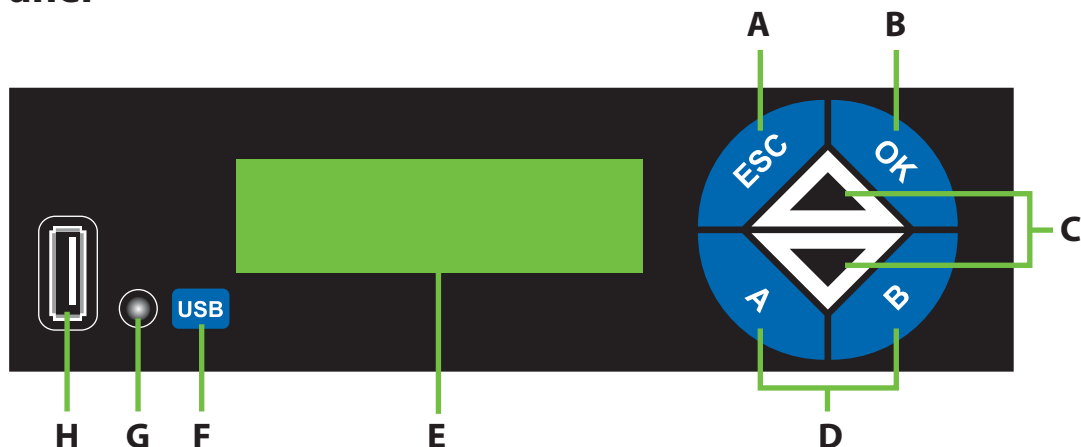

- A. ESC:** Back to previous menu
- B. OK:** Select desired function
- C. Up/Down:** Scroll through available functions
- D. SmartKeys (A & B):** For customized shortcuts of frequently used functions
- E. LCD display:** Back-lit LCD display
- F. USB Instant copy button:** One-touch USB-to-disc duplication
- G. Status Indicator LED Light:** For USB duplication
- H. USB port:** Reads all USB 2.0/ 1.0 USB drives